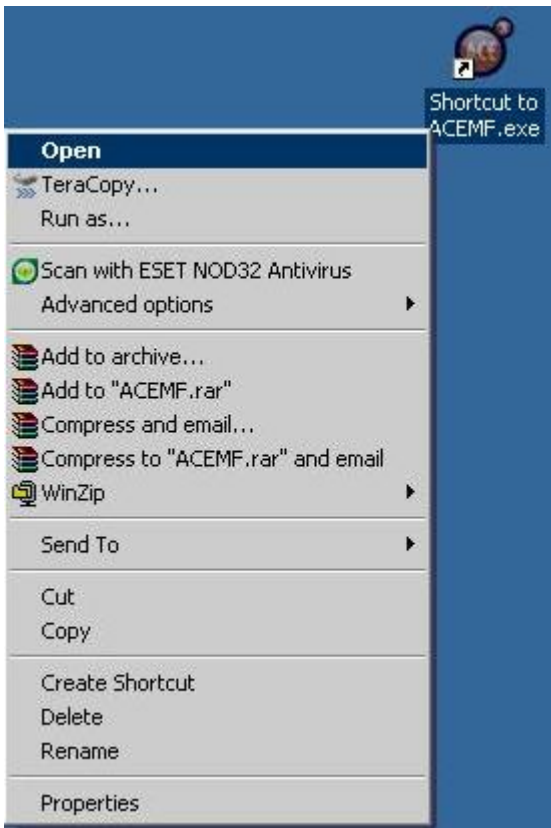

Inserts the items you have copied or cut into the selected location.

User ID: admin

Password: admin